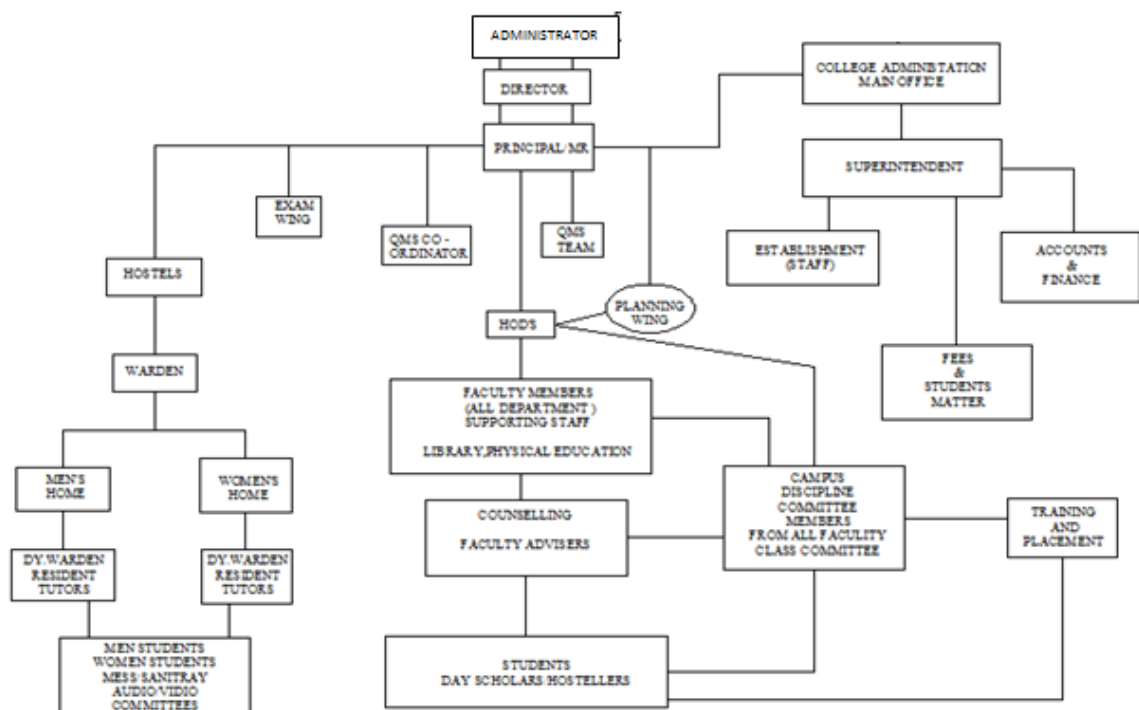

Mechanism	
Establishment of Grievance Redressal Committee in the Institution and Appointment of OMBUDSMAN by the University	
Establishment of Internal Complaint Committee (ICC)	
Establishment of Committee for SC/ST	
Internal Quality Assurance Cell	

Organizational Chart & Processes

6. Programmes

Name of Programmes approved by AICTE

1. Diploma in Civil Engineering
2. Diploma in Mechanical Engineering
3. Diploma in Electrical and Electronics Engineering
4. Diploma in Electronics and Communication Engineering
5. Diploma in Information Technology
6. Diploma in Computer Engineering